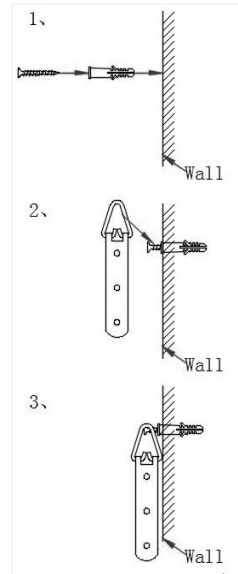

## ITEM NO: #21-1049 Gunner Mirror

### ASSEMBLY INSTRUCTIONS

1. Use the plastic anchors and screws install on the wall.
2. Hang the mirror hooks on the wall screws.