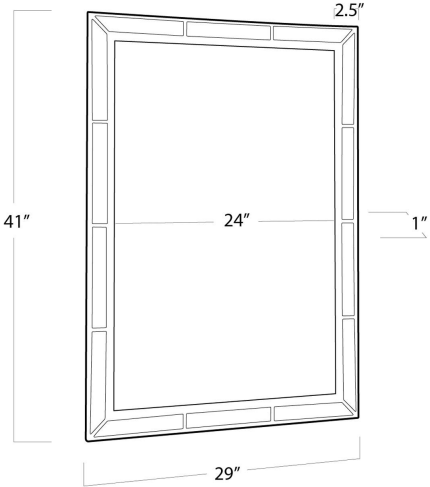

REGINA ANDREW

DETROIT

SPECIFICATION SHEET

Plaza Beveled Mirror
21-1018

HEIGHT	41
WIDTH	29
DEPTH	1
INNER MIRROR DIM	24
FRAME WIDTH	2.5
NOTES	Beveled Mirror; Mirror can be displayed horizontal or vertical
FREIGHT ONLY	No