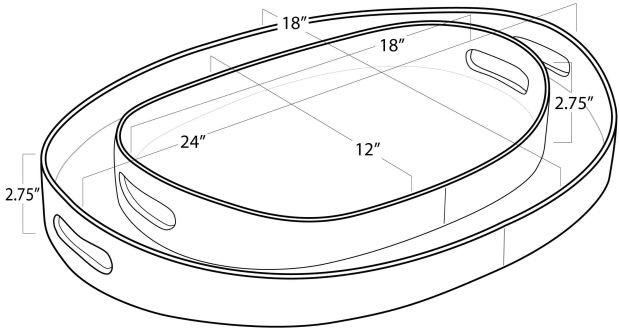

REGINA ANDREW

DETROIT

SPECIFICATION SHEET

Andres Hair on Hide Tray Set (Grey)
20-1463GRY

HEIGHT	18
WIDTH	24
DEPTH	2.75
SHADE DIMS	N/A
SHADE COLOR	N/A
BULB QTY	N/A
BULB TYPE	N/A
SOCKET	N/A
WATTAGE	N/A
WIRING TYPE	N/A
MATERIAL	Hair on Hide
FINISH	Grey
NOTES	Set of 2 trays: 18x2.75x12, 24x2.75x18
FREIGHT ONLY	No