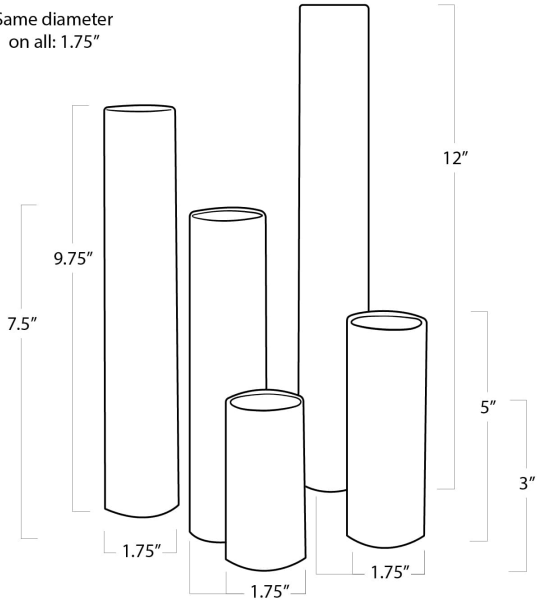

REGINA ANDREW

DETROIT

SPECIFICATION SHEET

Hammered Bud Vase Set (Polished Brass)
20-1164PB

Same diameter
on all: 1.75"

HEIGHT	12
WIDTH	1.75
DEPTH	1.75
I N N E R MIRROR DIM	N/A
FRAME WIDTH	N/A
NOTES	Vases measure: 1.75 x 3.5, 1.75 x 5, 1.75 x 7.5, 1.75 x 9.75, 1.75 x 12
F R E I G H T ONLY	No