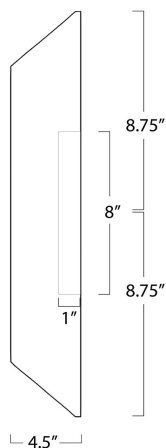

REGINA ANDREW

DETROIT

SPECIFICATION SHEET

Meyer Outdoor Sconce
17-1040

HEIGHT	17.5
WIDTH	7.25
DEPTH	4.5
SHADE DIMS	N/A
SHADE COLOR	N/A
BULB QTY	2
BULB TYPE	GU10/MR16
SOCKET	GU10 Socket
WATTAGE	4 Watt Max
WIRING TYPE	Hard Wire
BACKPLATE	5 x 9.5 x 1
JUNCTION BOX	8.75 in from top, 8.75 in from the bottom, 3.625 in from side
MATERIAL	Steel
FINISH	Black
NOTES	ETL Wet Rated
FREIGHT ONLY	No