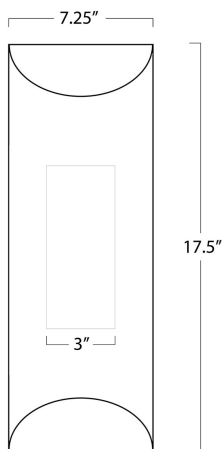

REGINA ANDREW

DETROIT

SPECIFICATION SHEET

Meyer Outdoor Sconce
17-1040

HEIGHT	17.5
WIDTH	7.25
DEPTH	4.5
SHADE DIMS	N/A
SHADE COLOR	N/A
BULB QTY	2
BULB TYPE	GU10/MR16
SOCKET	GU10 Socket
WATTAGE	4 Watt Max
WIRING TYPE	Hard Wire
BACKPLATE	5 x 9.5 x 1
JUNCTION BOX	8.75 in from top, 8.75 in from the bottom, 3.625 in from side
MATERIAL	Steel
FINISH	Black
NOTES	ETL Wet Rated
FREIGHT ONLY	No