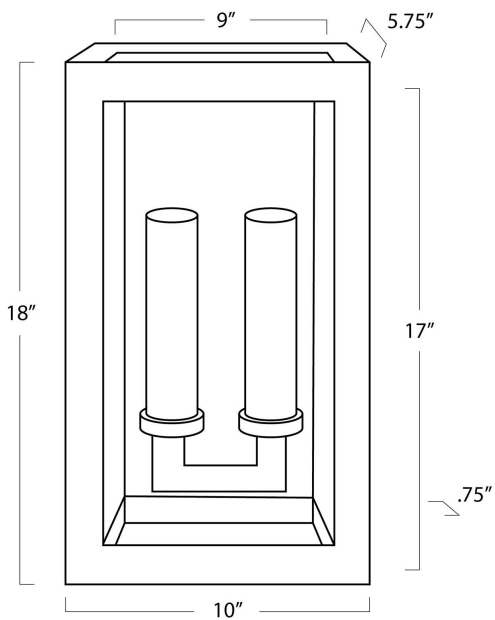

REGINA ANDREW

DETROIT

SPECIFICATION SHEET

Montecito Double Arm Outdoor Sconce 17-1032

HEIGHT	18
WIDTH	10
DEPTH	5.75
SHADE DIMS	N/A
SHADE COLOR	N/A
BULB QTY	2
BULB TYPE	B Type Candelabra Base (E12)
SOCKET	E12 Candelabra
WATTAGE	40 Watt Max
WIRING TYPE	Hard Wire
BACKPLATE	17 x 9 x .75
JUNCTION BOX	9 in from top, 9 in from bottom, 5 in from side
MATERIAL	Iron
FINISH	Black
NOTES	UL Wet Rated
FREIGHT ONLY	No