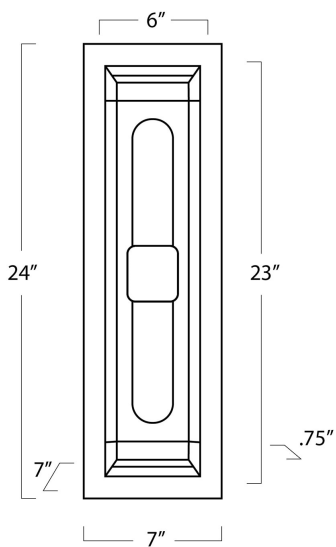

REGINA ANDREW

DETROIT

SPECIFICATION SHEET

Montecito Up-Down Outdoor Sconce 17-1031

HEIGHT	24
WIDTH	7
DEPTH	7
SHADE DIMS	N/A
SHADE COLOR	N/A
BULB QTY	2
BULB TYPE	B Type Candelabra Base (E12)
SOCKET	E12 Candelabra
WATTAGE	40 Watt Max
WIRING TYPE	Hard Wire
BACKPLATE	23 x 6 x .75
JUNCTION BOX	12 in from top, 12 in from bottom, 3.5 in from side
MATERIAL	Iron
FINISH	Black
NOTES	UL Wet Rated
FREIGHT ONLY	No