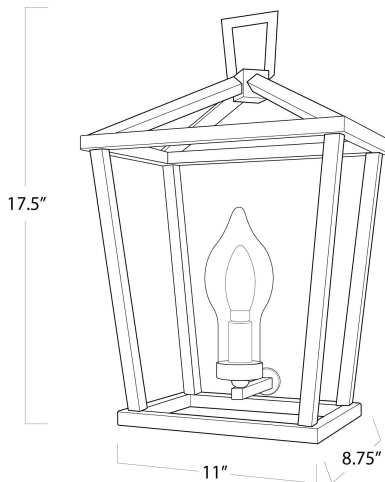

## SPECIFICATION SHEET

Hampton Outdoor Sconce  
17-1017

<b>HEIGHT</b>	17.5
<b>WIDTH</b>	11
<b>DEPTH</b>	8.75
<b>SHADE DIMS</b>	N/A
<b>S H A D E</b>	N/A
<b>COLOR</b>	
<b>BULB QTY</b>	1
<b>BULB TYPE</b>	B Type Candelabra Base (E12)
<b>SOCKET</b>	E12 Candelabra
<b>WATTAGE</b>	40 Watt Max
<b>WIRING TYPE</b>	Hard Wire
<b>BACKPLATE</b>	7.25 x .75 x 11.5
<b>JUNCTION BOX</b>	6 in from the bottom / 11.5 from the very top and 5.5 inches in from the widest part.
<b>MATERIAL</b>	Iron
<b>FINISH</b>	Black
<b>NOTES</b>	UL Wet Rated
<b>F R E I G H T</b>	No
<b>ONLY</b>	