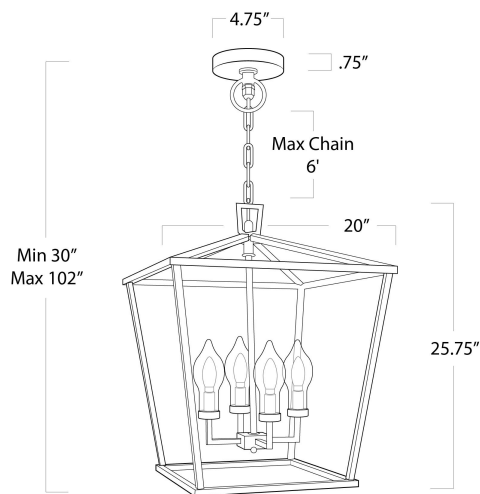

REGINA ANDREW

DETROIT

SPECIFICATION SHEET

Hampton Outdoor Lantern 17-1016

HEIGHT	30
WIDTH	20
DEPTH	20
SHADE DIMS	N/A
SHADE COLOR	N/A
BULB QTY	4
BULB TYPE	B Type Candelabra Base (E12)
SOCKET	E12 Candelabra
WATTAGE	40 Watt Max
WIRING TYPE	Hard Wire
MATERIAL	Iron
FINISH	Black
NOTES	UL Wet Rated
FREIGHT ONLY	No