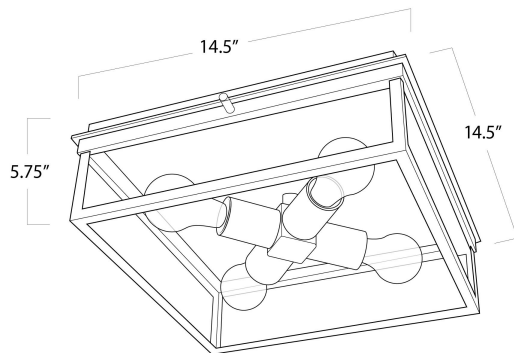

REGINA ANDREW

DETROIT

SPECIFICATION SHEET

Sydney Outdoor Flush Mount (Black)
17-1011BLK

HEIGHT	5
WIDTH	14.5
DEPTH	14.5
SHADE DIMS	N/A
SHADE COLOR	N/A
BULB QTY	4
BULB TYPE	A Type Medium Base (E26)
SOCKET	E26 Keyless
WATTAGE	40 Watt Max
WIRING TYPE	Hard Wire
MATERIAL	Glass
FINISH	Black
NOTES	ETL Damp Rated
FREIGHT ONLY	No