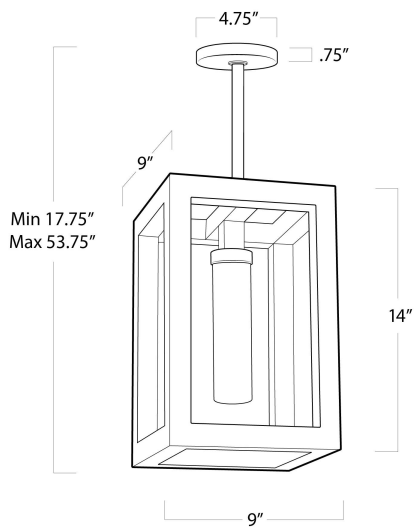

REGINA ANDREW

DETROIT

SPECIFICATION SHEET

Montecito Outdoor Lantern Small 17-1008

HEIGHT	17.75
WIDTH	9
DEPTH	9
SHADE DIMS	N/A
SHADE COLOR	N/A
BULB QTY	1
BULB TYPE	B Type Candelabra Base (E12)
SOCKET	E12 Candelabra
WATTAGE	40 Watt Max
WIRING TYPE	Hard Wire
MATERIAL	Iron
FINISH	Black
NOTES	UL Wet Rated
FREIGHT ONLY	No