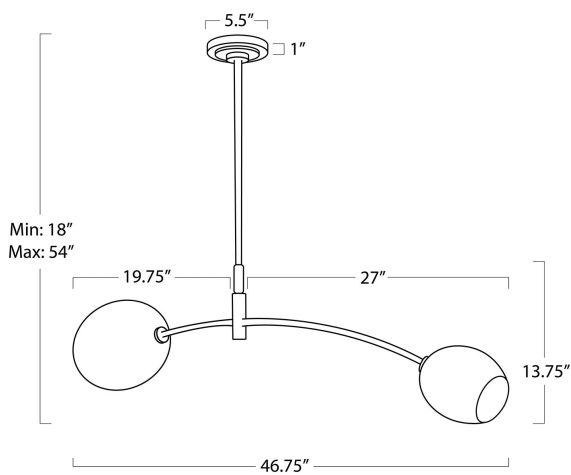

REGINA ANDREW

DETROIT

SPECIFICATION SHEET

Artemis Pendant Double (Polished Nickel with Alabaster Glass) 16-1525PN-ALB

HEIGHT	18
WIDTH	46.75
DEPTH	8
SHADE DIMS	N/A
SHADE COLOR	N/A
BULB QTY	2
BULB TYPE	G Type Candelabra Base (E12)
SOCKET	E12 Candelabra
WATTAGE	40 Watt Max
WIRING TYPE	Hard Wire
MATERIAL	Glass
FINISH	Polished Nickel
NOTES	10 ft of cord
FREIGHT ONLY	No