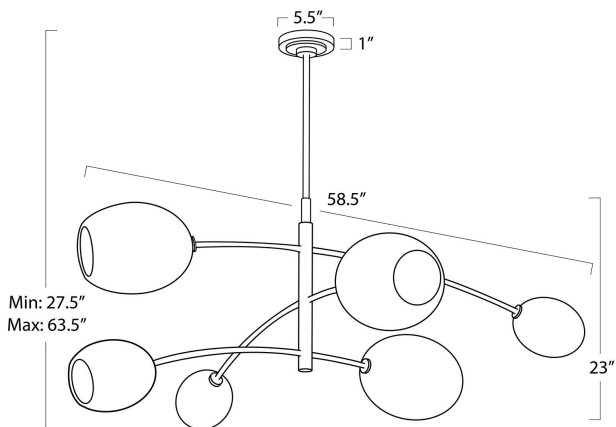

### Artemis Chandelier (Polished Nickel with Champagne Glass) 16-1512PN-CHAM

<b>HEIGHT</b>	27.5
<b>WIDTH</b>	58.5
<b>DEPTH</b>	51.75
<b>SHADE DIMS</b>	N/A
<b>SHADE COLOR</b>	N/A
<b>BULB QTY</b>	6
<b>BULB TYPE</b>	G Type Candelabra Base (E12)
<b>SOCKET</b>	E12 Candelabra
<b>WATTAGE</b>	40 Watt Max
<b>WIRING TYPE</b>	Hard Wire
<b>MATERIAL</b>	Glass
<b>FINISH</b>	Polished Nickel
<b>NOTES</b>	10 ft of cord
<b>FREIGHT ONLY</b>	No