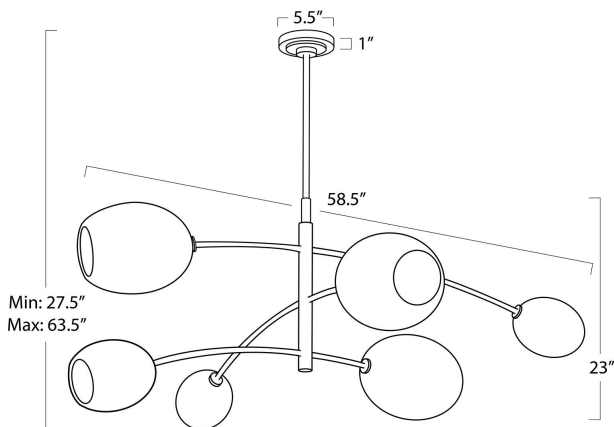

REGINA ANDREW

DETROIT

SPECIFICATION SHEET

Artemis Chandelier (Polished Nickel with Alabaster Glass) 16-1512PN-ALB

HEIGHT	27.5
WIDTH	58.5
DEPTH	51.75
SHADE DIMS	N/A
SHADE COLOR	N/A
BULB QTY	6
BULB TYPE	G Type Candelabra Base (E12)
SOCKET	E12 Candelabra
WATTAGE	40 Watt Max
WIRING TYPE	Hard Wire
MATERIAL	Glass
FINISH	Polished Nickel
NOTES	10 ft of cord
FREIGHT ONLY	No