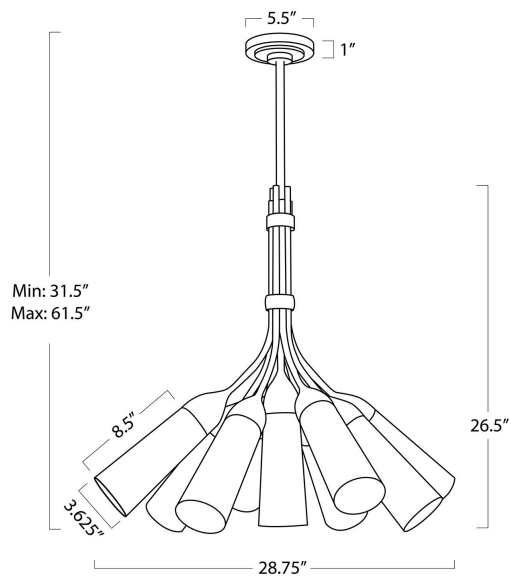

REGINA ANDREW

DETROIT

SPECIFICATION SHEET

Mousseaux Chandelier 16-1498

HEIGHT	31.5
WIDTH	28.75
DEPTH	28.75
SHADE DIMS	N/A
SHADE COLOR	N/A
BULB QTY	9
BULB TYPE	B Type Candelabra Base (E12)
SOCKET	E12 Candelabra
WATTAGE	40 Watt Max
WIRING TYPE	Hard Wire
MATERIAL	Steel
FINISH	Natural Brass
NOTES	10 ft of cord
FREIGHT ONLY	No