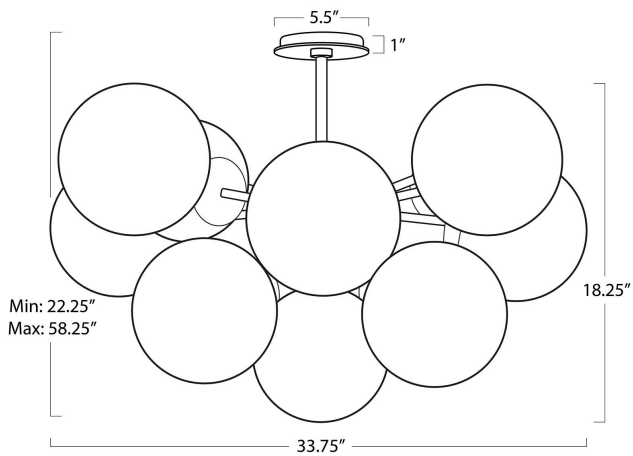

REGINA ANDREW

DETROIT

SPECIFICATION SHEET

Shine Flush Mount (Polished Nickel with Smoke Glass)
16-1475PN-SMK

HEIGHT	22.25
WIDTH	33.75
DEPTH	33.75
SHADE DIMS	N/A
SHADE COLOR	N/A
BULB QTY	13
BULB TYPE	B Type Candelabra Base (E12)
SOCKET	E12 Candelabra
WATTAGE	25 Watt Max
WIRING TYPE	Hard Wire
MATERIAL	Glass
FINISH	Polished Nickel
NOTES	10 ft of cord
FREIGHT ONLY	No