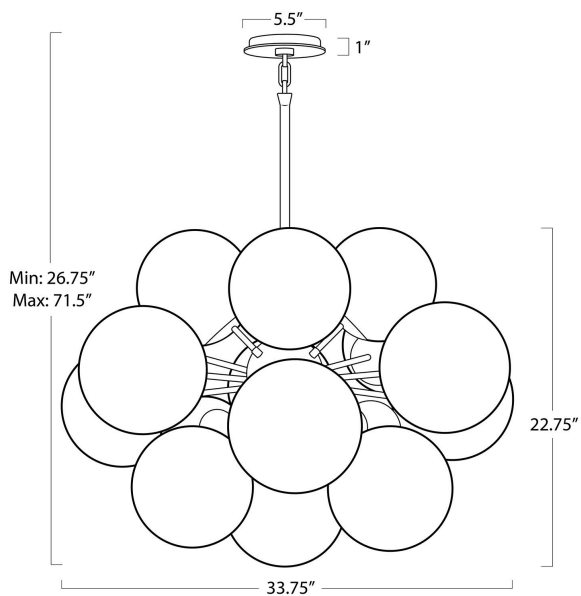

REGINA ANDREW

DETROIT

SPECIFICATION SHEET

Shine Chandelier (Polished Nickel with Swirl Glass)
16-1474PN-SRL

HEIGHT	26.75
WIDTH	33.75
DEPTH	33.75
SHADE DIMS	N/A
SHADE COLOR	N/A
BULB QTY	17
BULB TYPE	B Type Candelabra Base (E12)
SOCKET	E12 Candelabra
WATTAGE	25 Watt Max
WIRING TYPE	Hard Wire
MATERIAL	Glass
FINISH	Polished Nickel
NOTES	10 ft of cord
FREIGHT ONLY	No