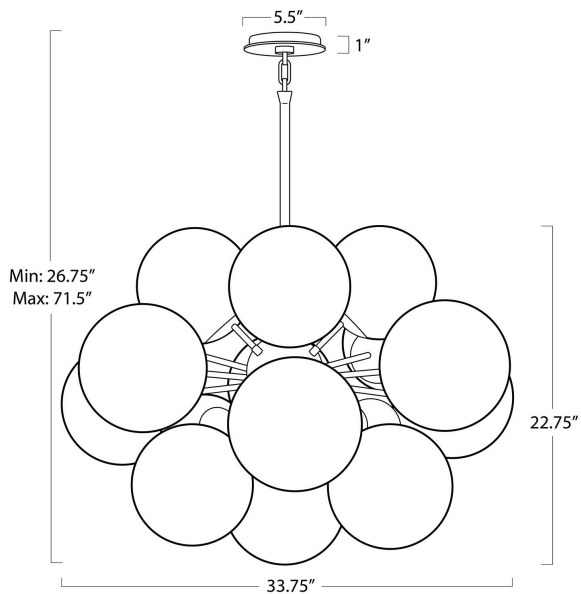

REGINA ANDREW

DETROIT

SPECIFICATION SHEET

Shine Chandelier (Polished Nickel with Smoke Glass)
16-1474PN-SMK

HEIGHT	26.75
WIDTH	33.75
DEPTH	33.75
SHADE DIMS	N/A
SHADE COLOR	N/A
BULB QTY	17
BULB TYPE	B Type Candelabra Base (E12)
SOCKET	E12 Candelabra
WATTAGE	25 Watt Max
WIRING TYPE	Hard Wire
MATERIAL	Glass
FINISH	Polished Nickel
NOTES	10 ft of cord
FREIGHT ONLY	No