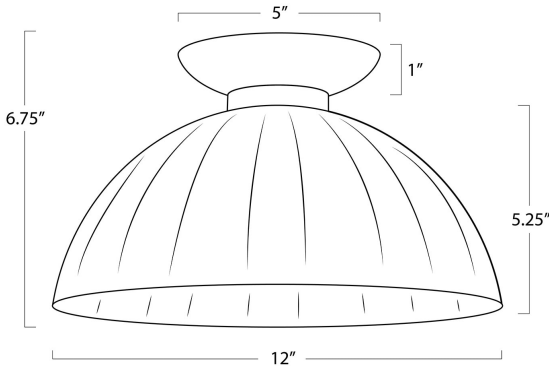

REGINA ANDREW

DETROIT

SPECIFICATION SHEET

Dariel Glass Flush Mount
16-1470

HEIGHT	6.75
WIDTH	12
DEPTH	12
SHADE DIMS	N/A
SHADE COLOR	N/A
BULB QTY	1
BULB TYPE	G Type Medium Base (E26)
SOCKET	E26 Keyless
WATTAGE	60 Watt Max
WIRING TYPE	Hard Wire
MATERIAL	Glass
FINISH	White
NOTES	N/A
FREIGHT ONLY	No