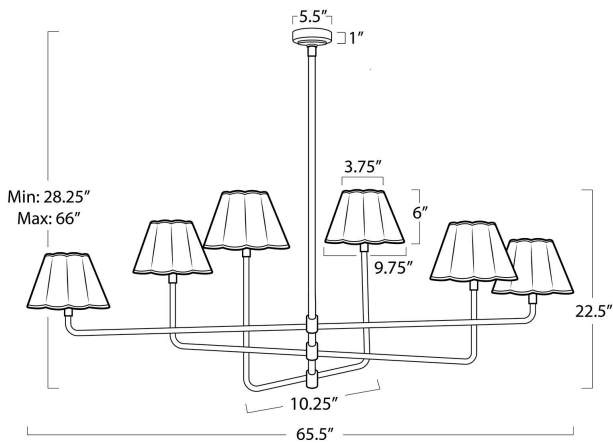

REGINA ANDREW

DETROIT

SPECIFICATION SHEET

Polly Metal Chandelier (Natural Brass with Green Scalloped Shade)
16-1454NB-GRN

HEIGHT	28.25
WIDTH	65.5
DEPTH	10.25
SHADE DIMS	3.75 x 9.75 x 6
SHADE COLOR	Green
BULB QTY	6
BULB TYPE	B Type Candelabra Base (E12)
SOCKET	E12 Candelabra Uno
WATTAGE	60 Watt Max
WIRING TYPE	Hard Wire
MATERIAL	Steel
FINISH	Natural Brass
NOTES	10 ft of cord
FREIGHT ONLY	No