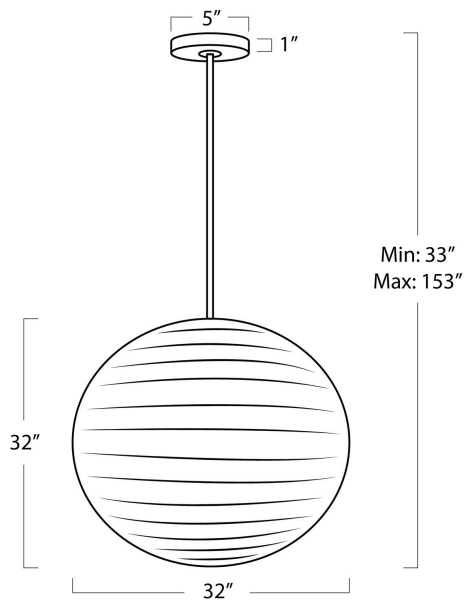

REGINA ANDREW

DETROIT

SPECIFICATION SHEET

Ringo Pendant Small 16-1417

HEIGHT	33
WIDTH	32
DEPTH	32
SHADE DIMS	N/A
SHADE COLOR	White
BULB QTY	1
BULB TYPE	A Type Medium Base (E26)
SOCKET	E26 Keyless
WATTAGE	100 Watt Max
WIRING TYPE	Hard Wire
MATERIAL	Fabric
FINISH	White
NOTES	10 ft of cord
FREIGHT ONLY	No