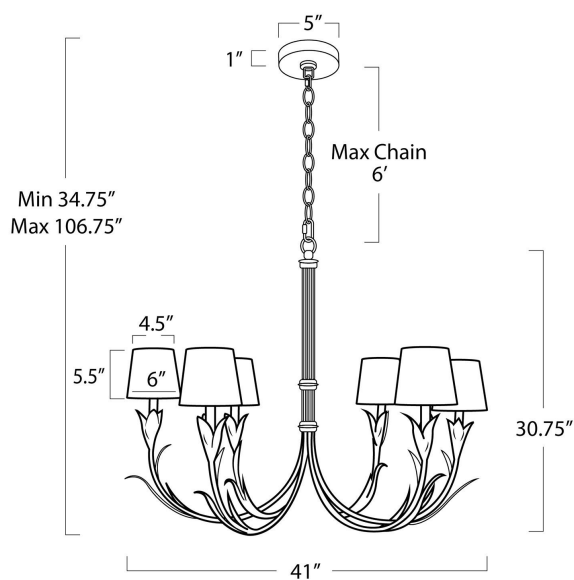

REGINA ANDREW

DETROIT

SPECIFICATION SHEET

River Reed Chandelier Small (Antique Gold Leaf with Navy Shade)
16-1416GLD-NAV

HEIGHT	34.75
WIDTH	41
DEPTH	41
SHADE DIMS	4.5 x 6 x 5.5
SHADE COLOR	Natural Linen
BULB QTY	6
BULB TYPE	B Type Candelabra Base (E12)
SOCKET	E12 Candelabra Uno
WATTAGE	60 Watt Max
WIRING TYPE	Hard Wire
MATERIAL	Steel
FINISH	Antique Gold Leaf
NOTES	10 ft of cord and 6 ft of chain
FREIGHT ONLY	No