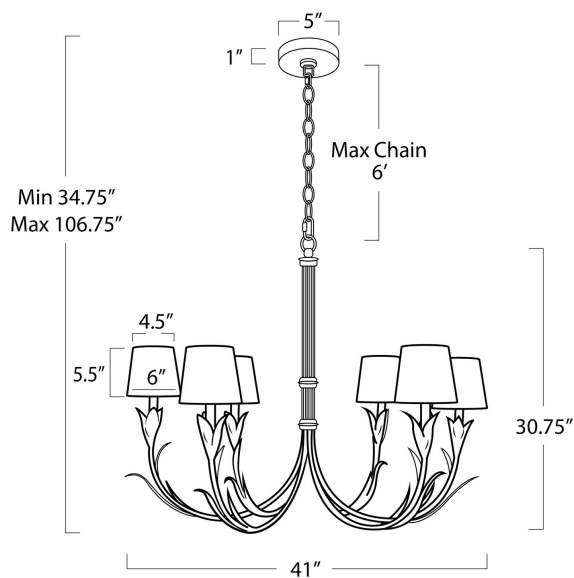

REGINA ANDREW

DETROIT

SPECIFICATION SHEET

River Reed Chandelier Small (Antique Gold Leaf with Natural Linen Shade) 16-1416GLD

HEIGHT	34.75
WIDTH	41
DEPTH	41
SHADE DIMS	4.5 x 6 x 5.5
SHADE COLOR	Natural Linen
BULB QTY	6
BULB TYPE	B Type Candelabra Base (E12)
SOCKET	E12 Candelabra Uno
WATTAGE	60 Watt Max
WIRING TYPE	Hard Wire
MATERIAL	Steel
FINISH	Antique Gold Leaf
NOTES	10 ft of cord and 6 ft of chain
FREIGHT ONLY	No