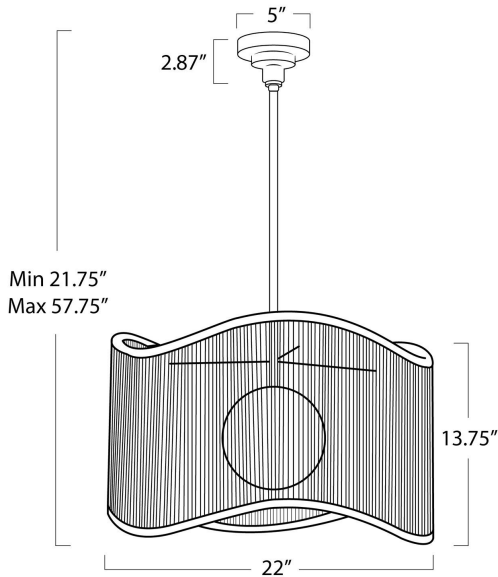

REGINA ANDREW

DETROIT

SPECIFICATION SHEET

Nimes Drum Pendant (Natural)
16-1403NAT

HEIGHT	21.75
WIDTH	22
DEPTH	22
SHADE DIMS	N/A
SHADE COLOR	N/A
BULB QTY	1
BULB TYPE	A Type Medium Base (E26)
SOCKET	E26 Keyless
WATTAGE	60 Watt Max
WIRING TYPE	Hard Wire
MATERIAL	Rattan
FINISH	Natural
NOTES	10 ft of cord
FREIGHT ONLY	No