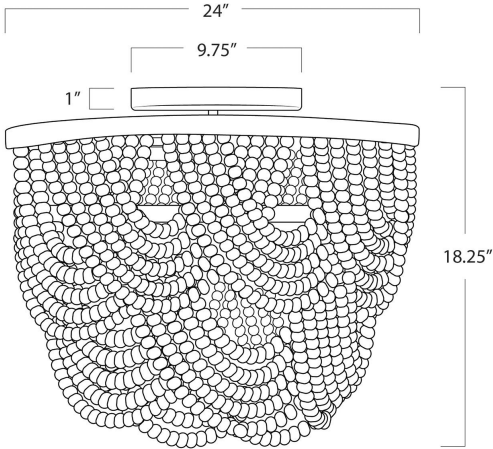

REGINA ANDREW

DETROIT

SPECIFICATION SHEET

Ombre Wood Bead Flush Mount
16-1374

HEIGHT	18.25
WIDTH	24
DEPTH	24
SHADE DIMS	N/A
SHADE COLOR	N/A
BULB QTY	6
BULB TYPE	B Type Candelabra Base (E12)
SOCKET	E12 Candelabra
WATTAGE	60 Watt Max
WIRING TYPE	Hard Wire
MATERIAL	Birch Wood
FINISH	Blue
NOTES	N/A
FREIGHT ONLY	No