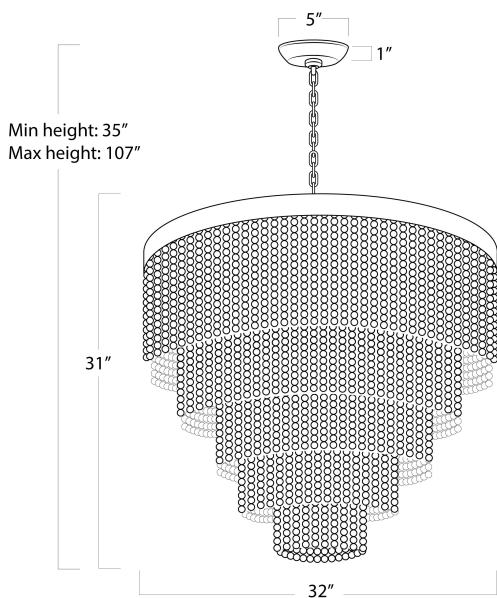

REGINA ANDREW

DETROIT

SPECIFICATION SHEET

Waterfall Chandelier 16-1373

HEIGHT	35
WIDTH	32
DEPTH	32
SHADE DIMS	N/A
SHADE COLOR	N/A
BULB QTY	13
BULB TYPE	B Type Candelabra Base (E12)
SOCKET	E12 Candelabra
WATTAGE	60 Watt Max
WIRING TYPE	Hard Wire
MATERIAL	Wood
FINISH	White
NOTES	10 ft of cord and 6 ft of chain
FREIGHT ONLY	No