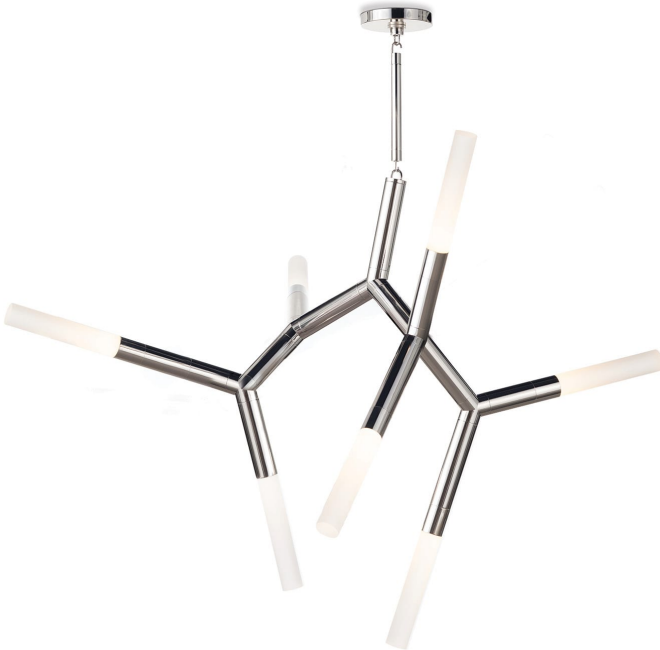

# REGINA ANDREW

DETROIT

## SPECIFICATION SHEET

Traveler Chandelier (Polished Nickel)  
16-1352PN

<b>HEIGHT</b>	43.5
<b>WIDTH</b>	44.5
<b>DEPTH</b>	45
<b>SHADE DIMS</b>	N/A
<b>SHADE COLOR</b>	N/A
<b>BULB QTY</b>	7
<b>BULB TYPE</b>	GU10/MR11
<b>SOCKET</b>	GU10 Socket
<b>WATTAGE</b>	4 Watt Max
<b>WIRING TYPE</b>	Hard Wire
<b>MATERIAL</b>	Steel
<b>FINISH</b>	Polished Nickel
<b>NOTES</b>	10 ft of cord
<b>FREIGHT ONLY</b>	No