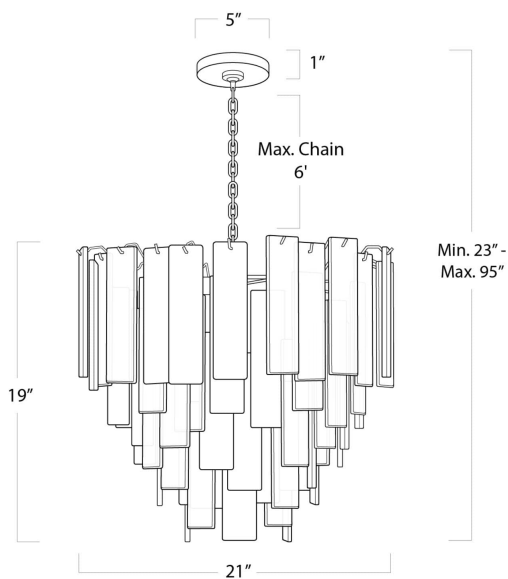

# REGINA ANDREW

DETROIT

## SPECIFICATION SHEET

### Glacier Chandelier Small (Polished Nickel) 16-1291PN

<b>HEIGHT</b>	23
<b>WIDTH</b>	21
<b>DEPTH</b>	21
<b>SHADE DIMS</b>	N/A
<b>SHADE COLOR</b>	N/A
<b>BULB QTY</b>	8
<b>BULB TYPE</b>	B Type Candelabra Base (E12)
<b>SOCKET</b>	E12 Candelabra
<b>WATTAGE</b>	60 Watt Max
<b>WIRING TYPE</b>	Hard Wire
<b>MATERIAL</b>	Glass
<b>FINISH</b>	Clear
<b>NOTES</b>	10 ft of cord 6 ft of chain
<b>FREIGHT ONLY</b>	No