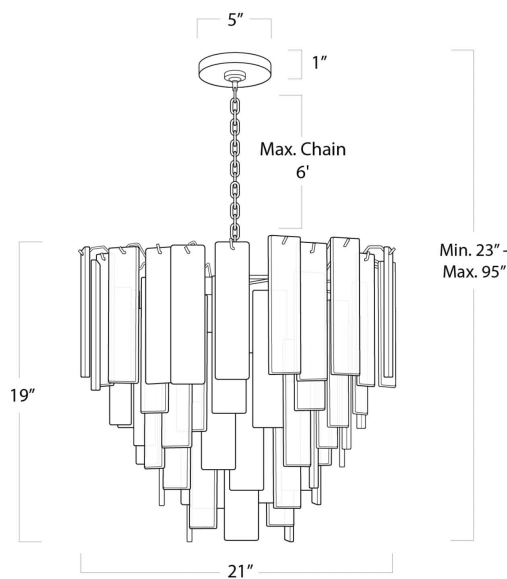

REGINA ANDREW

DETROIT

SPECIFICATION SHEET

Glacier Chandelier Small 16-1291

HEIGHT	23
WIDTH	21
DEPTH	21
SHADE DIMS	N/A
SHADE COLOR	N/A
BULB QTY	8
BULB TYPE	B Type Candelabra Base (E12)
SOCKET	E12 Candelabra
WATTAGE	60 Watt Max
WIRING TYPE	Hard Wire
MATERIAL	Glass
FINISH	Clear
NOTES	10 ft of cord 6 ft of chain
FREIGHT ONLY	No