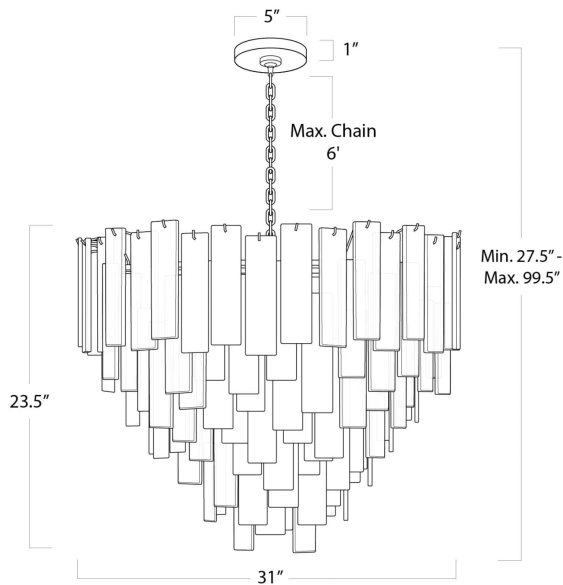

REGINA ANDREW

DETROIT

SPECIFICATION SHEET

Glacier Chandelier Large 16-1290

HEIGHT	27.5
WIDTH	31
DEPTH	31
SHADE DIMS	N/A
SHADE COLOR	N/A
BULB QTY	16
BULB TYPE	B Type Candelabra Base (E12)
SOCKET	E12 Candelabra
WATTAGE	60 Watt Max
WIRING TYPE	Hard Wire
MATERIAL	Glass
FINISH	Clear
NOTES	10 ft of cord 6 ft of chain
FREIGHT ONLY	Yes