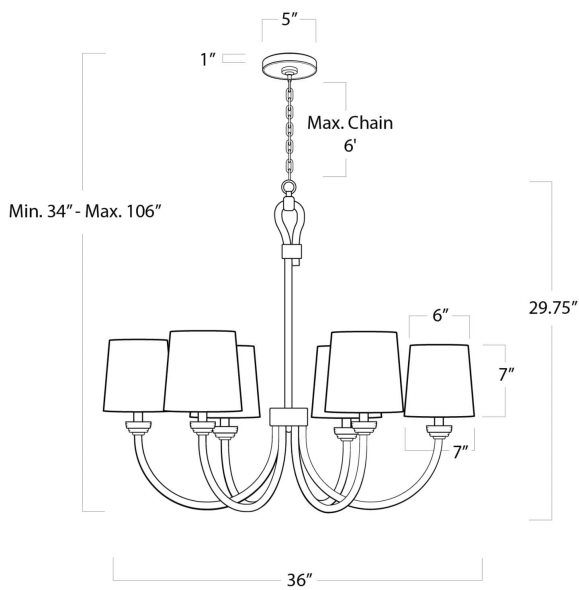

REGINA ANDREW

DETROIT

SPECIFICATION SHEET

Bimini Chandelier Small 16-1272

HEIGHT	34
WIDTH	36
DEPTH	36
SHADE DIMS	6 x 7 x 7
SHADE COLOR	Natural Linen
BULB QTY	6
BULB TYPE	B Type Candelabra Base (E12)
SOCKET	E12 Candelabra
WATTAGE	60 Watt Max
WIRING TYPE	Hard Wire
MATERIAL	Natural Material
FINISH	Natural
NOTES	10 ft of cord and 6 ft of chain
FREIGHT ONLY	No