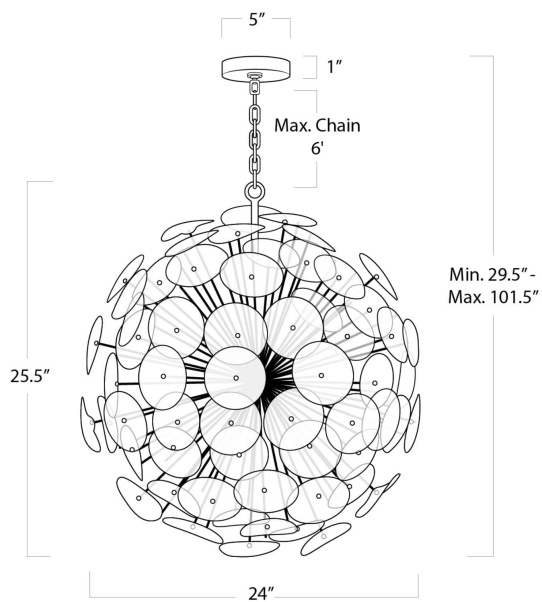

REGINA ANDREW

DETROIT

SPECIFICATION SHEET

Poppy Glass Chandelier Small (Clear)

16-1243CLR

HEIGHT	29.5
WIDTH	24
DEPTH	24
SHADE DIMS	N/A
SHADE COLOR	N/A
BULB QTY	9
BULB TYPE	B Type Candelabra Base (E12)
SOCKET	E12 Candelabra
WATTAGE	60 Watt Max
WIRING TYPE	Hard Wire
MATERIAL	Glass
FINISH	Natural Brass
NOTES	Full Assembly Required
FREIGHT ONLY	No