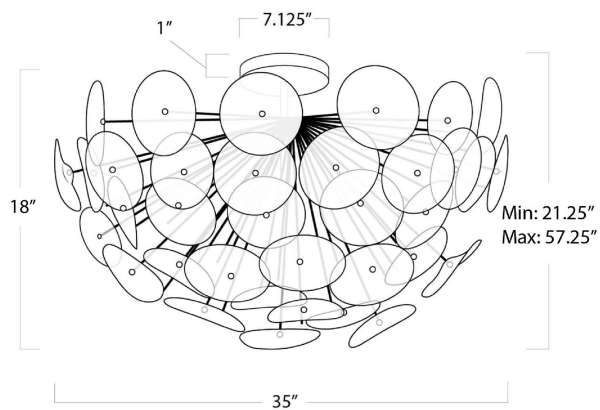

REGINA ANDREW

DETROIT

SPECIFICATION SHEET

Poppy Glass Semi Flush Mount (Clear)
16-1232CLR

HEIGHT	21.25
WIDTH	35
DEPTH	35
SHADE DIMS	N/A
SHADE COLOR	N/A
BULB QTY	5
BULB TYPE	B Type Candelabra Base (E12)
SOCKET	E12 Candelabra
WATTAGE	60 Watt Max
WIRING TYPE	Hard Wire
MATERIAL	Glass
FINISH	Natural Brass
NOTES	Full Assembly Required
FREIGHT ONLY	No