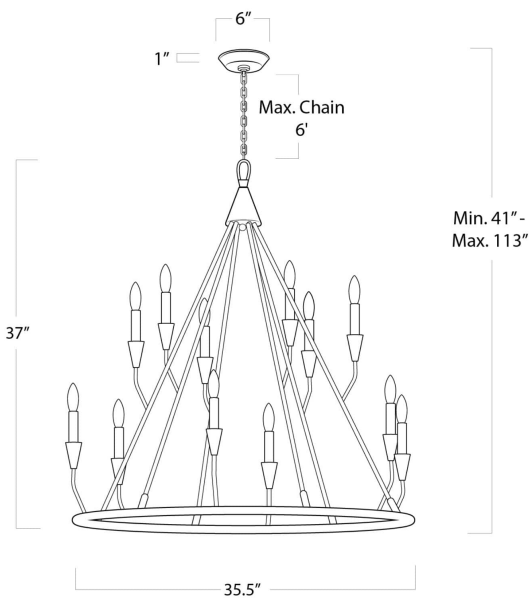

REGINA ANDREW

DETROIT

SPECIFICATION SHEET

Sierra Chandelier 16-1212

HEIGHT	41
WIDTH	35.5
DEPTH	35.5
SHADE DIMS	N/A
SHADE COLOR	N/A
BULB QTY	12
BULB TYPE	B Type Candelabra Base (E12)
SOCKET	E12 Candelabra
WATTAGE	60 Watt Max
WIRING TYPE	Hard Wire
MATERIAL	Steel
FINISH	Blackened Steel
NOTES	10 ft of cord and 6 ft of chain
FREIGHT ONLY	Yes