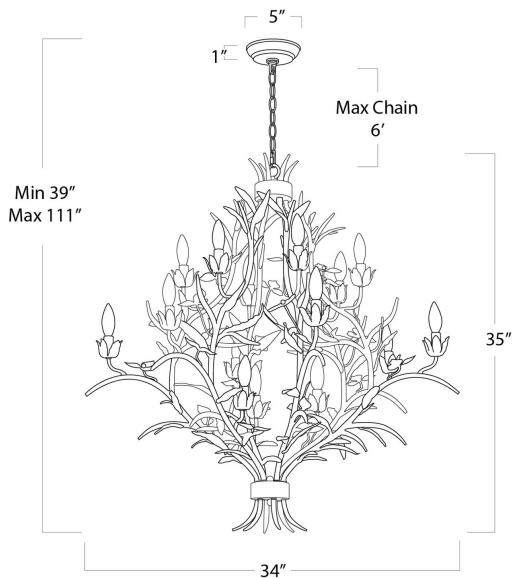

REGINA ANDREW

DETROIT

SPECIFICATION SHEET

Trillium Chandelier 16-1194

HEIGHT	39
WIDTH	34
DEPTH	34
SHADE DIMS	N/A
SHADE COLOR	N/A
BULB QTY	15
BULB TYPE	B Type Candelabra Base (E12)
SOCKET	E12 Candelabra
WATTAGE	60 Watt Max
WIRING TYPE	Hard Wire
MATERIAL	Steel
FINISH	Antique Gold Leaf
NOTES	10 ft of cord and 6 ft of chain
FREIGHT ONLY	No