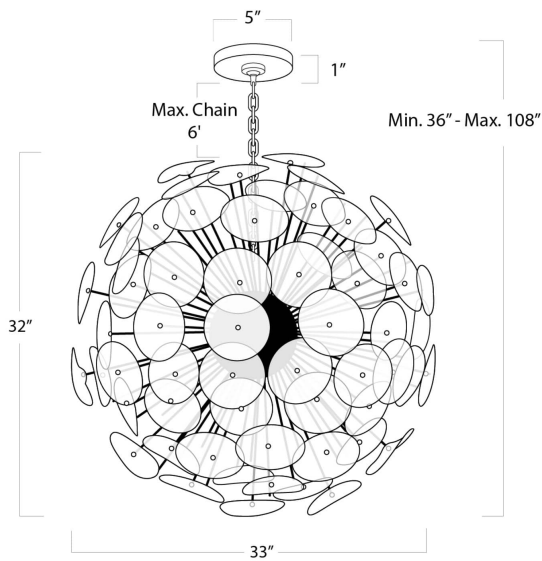

REGINA ANDREW

DETROIT

SPECIFICATION SHEET

Poppy Glass Chandelier Large (Clear) 16-1188CLR

HEIGHT	38
WIDTH	33
DEPTH	33
SHADE DIMS	N/A
SHADE COLOR	N/A
BULB QTY	12
BULB TYPE	B Type Candelabra Base (E12)
SOCKET	E12 Candelabra
WATTAGE	60 Watt Max
WIRING TYPE	Hard Wire
MATERIAL	Glass
FINISH	Natural Brass
NOTES	Full Assembly Required
FREIGHT ONLY	No