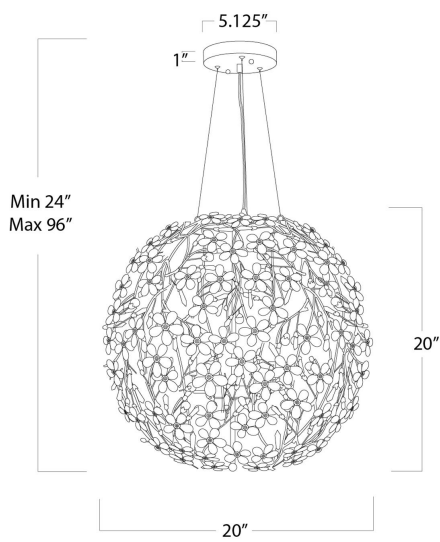

REGINA ANDREW

DETROIT

SPECIFICATION SHEET

Cheshire Chandelier Small (Gold Leaf) 16-1184GL

HEIGHT	24
WIDTH	20
DEPTH	20
SHADE DIMS	N/A
SHADE COLOR	N/A
BULB QTY	6
BULB TYPE	B Type Candelabra Base (E12)
SOCKET	E12 Candelabra
WATTAGE	60 Watt Max
WIRING TYPE	Hard Wire
MATERIAL	Crystal
FINISH	Gold Leaf
NOTES	10 ft of cord and 6 ft of adjustable cable
FREIGHT ONLY	No