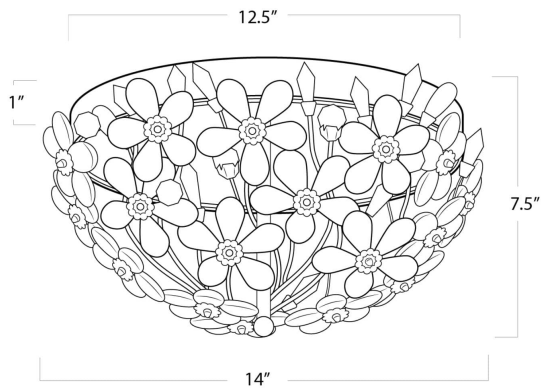

REGINA ANDREW

DETROIT

SPECIFICATION SHEET

Cheshire Flush Mount (Gold Leaf)
16-1183GL

HEIGHT	7.5
WIDTH	14
DEPTH	14
SHADE DIMS	N/A
SHADE COLOR	N/A
BULB QTY	2
BULB TYPE	B Type Candelabra Base (E12)
SOCKET	E12 Candelabra
WATTAGE	60 Watt Max
WIRING TYPE	Hard Wire
MATERIAL	Crystal
FINISH	Gold Leaf
NOTES	N/A
FREIGHT ONLY	No