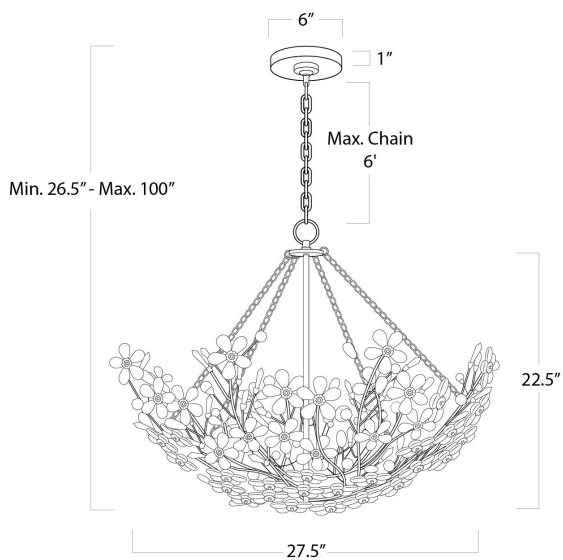

# REGINA ANDREW

DETROIT

## SPECIFICATION SHEET

### Cheshire Basin Chandelier (Gold Leaf) 16-1174GL

<b>HEIGHT</b>	26.5
<b>WIDTH</b>	27.5
<b>DEPTH</b>	27.5
<b>SHADE DIMS</b>	N/A
<b>SHADE COLOR</b>	N/A
<b>BULB QTY</b>	6
<b>BULB TYPE</b>	B Type Candelabra Base (E12)
<b>SOCKET</b>	E12 Candelabra
<b>WATTAGE</b>	60 Watt Max
<b>WIRING TYPE</b>	Hard Wire
<b>MATERIAL</b>	Crystal
<b>FINISH</b>	Gold Leaf
<b>NOTES</b>	10 ft of cord and 6 ft of chain
<b>FREIGHT ONLY</b>	No