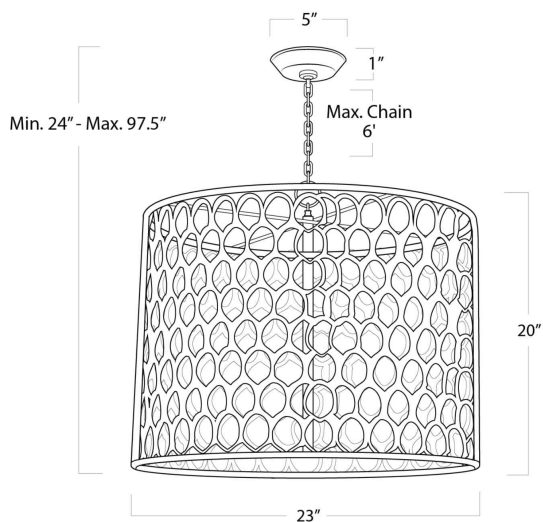

REGINA ANDREW

DETROIT

SPECIFICATION SHEET

Cabana Chandelier (Brass)
16-1131

HEIGHT	24
WIDTH	23
DEPTH	23
SHADE DIMS	N/A
SHADE COLOR	N/A
BULB QTY	5
BULB TYPE	B Type Candelabra Base (E12)
SOCKET	E12 Candelabra
WATTAGE	40 Watt Max
WIRING TYPE	Hard Wire
MATERIAL	Brass
FINISH	Natural Brass
NOTES	10 ft of cord and 6 ft of chain
FREIGHT ONLY	No