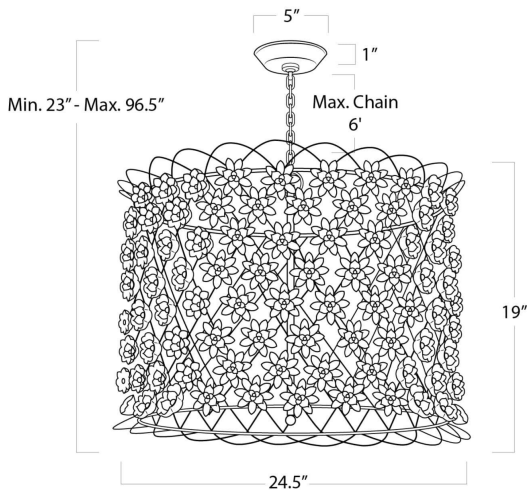

## SPECIFICATION SHEET

### Alice Porcelain Flower Chandelier 16-1130

|                     |                                 |
|---------------------|---------------------------------|
| <b>HEIGHT</b>       | 23                              |
| <b>WIDTH</b>        | 24.5                            |
| <b>DEPTH</b>        | 24.5                            |
| <b>SHADE DIMS</b>   | N/A                             |
| <b>SHADE COLOR</b>  | N/A                             |
| <b>BULB QTY</b>     | 4                               |
| <b>BULB TYPE</b>    | B Type Candelabra Base (E12)    |
| <b>SOCKET</b>       | E12 Candelabra                  |
| <b>WATTAGE</b>      | 60 Watt Max                     |
| <b>WIRING TYPE</b>  | Hard Wire                       |
| <b>MATERIAL</b>     | Iron                            |
| <b>FINISH</b>       | Gold Leaf                       |
| <b>NOTES</b>        | 10 ft of cord and 6 ft of chain |
| <b>FREIGHT ONLY</b> | No                              |