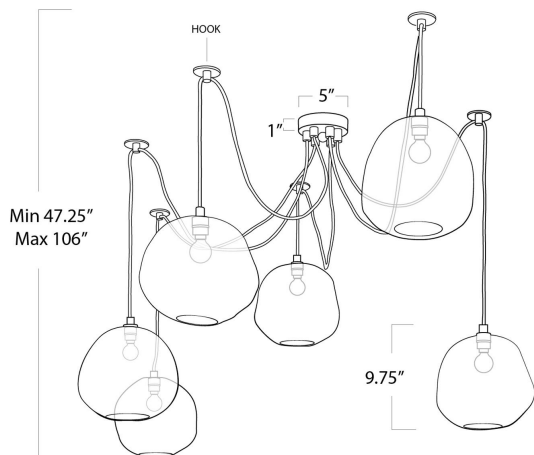

REGINA ANDREW

DETROIT

SPECIFICATION SHEET

Molten Spider Large With Smoke Glass (Natural Brass) 16-1112NB

Design layouts for this chandelier are unlimited.
Place hooks based on your space needs.

HEIGHT	47.25
WIDTH	48
DEPTH	48
SHADE DIMS	N/A
SHADE COLOR	N/A
BULB QTY	6
BULB TYPE	G Type Candelabra Base (E12)
SOCKET	E12 Candelabra
WATTAGE	60 Watt Max
WIRING TYPE	Hard Wire
MATERIAL	Glass
FINISH	Natural Brass
NOTES	8 ft of cord
FREIGHT ONLY	No