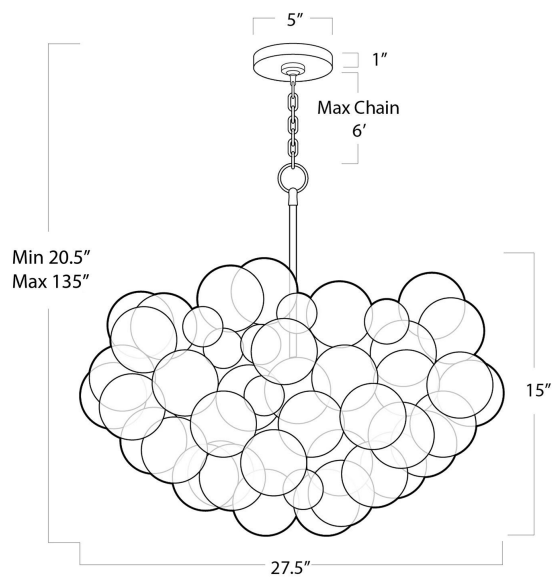

REGINA ANDREW

DETROIT

SPECIFICATION SHEET

Bubbles Chandelier (Aqua) 16-1044AQ

HEIGHT	20.5
WIDTH	27.5
DEPTH	27.5
SHADE DIMS	N/A
SHADE COLOR	N/A
BULB QTY	1
BULB TYPE	A Type Medium Base (E26)
SOCKET	E26 Keyless
WATTAGE	100 Watt Max
WIRING TYPE	Hard Wire
MATERIAL	Glass
FINISH	Brushed Nickel
NOTES	10 ft of cord and 6 ft of chain
FREIGHT ONLY	No