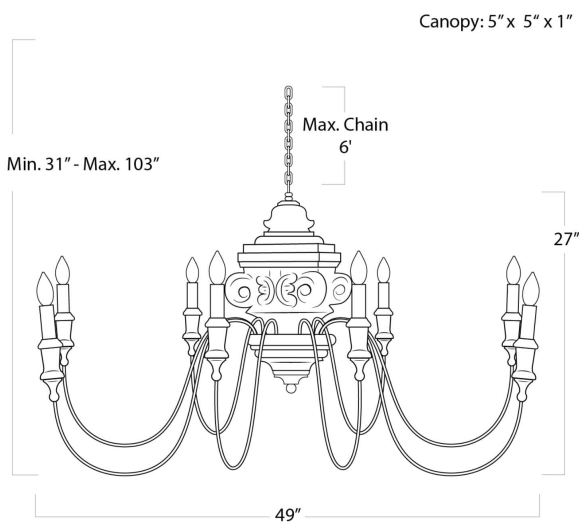

REGINA ANDREW

DETROIT

SPECIFICATION SHEET

Wood Carved Chandelier 16-1018

HEIGHT	31
WIDTH	49
DEPTH	49
SHADE DIMS	N/A
SHADE COLOR	N/A
BULB QTY	8
BULB TYPE	B Type Candelabra Base (E12)
SOCKET	E12 Candelabra
WATTAGE	60 Watt Max
WIRING TYPE	Hard Wire
MATERIAL	Steel
FINISH	Distressed Painted
NOTES	10 ft of cord and 6 ft of chain
FREIGHT ONLY	No