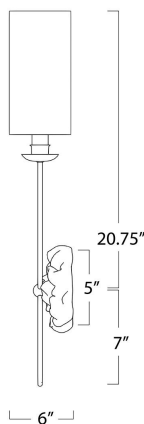

REGINA ANDREW

DETROIT

SPECIFICATION SHEET

Domonique Sconce Double 15-1237

HEIGHT	27.75
WIDTH	11.75
DEPTH	6
SHADE DIMS	4.5 x 4.5 x 9
SHADE COLOR	Heavy Vanilla Linen
BULB QTY	2
BULB TYPE	B Type Candelabra Base (E12)
SOCKET	E12 Candelabra Uno
WATTAGE	40 Watt Max
WIRING TYPE	Hard Wire
BACKPLATE	5 in dia
JUNCTION BOX	20.75 in from top, 7 in from bottom, 5.875 in from side
MATERIAL	Resin
FINISH	Antique Gold
NOTES	N/A
FREIGHT ONLY	No