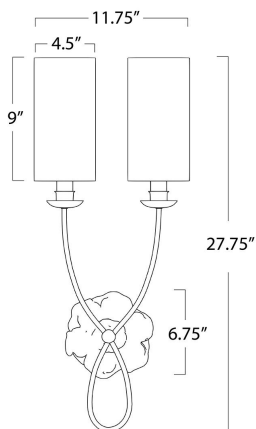

REGINA ANDREW

DETROIT

SPECIFICATION SHEET

Domonique Sconce Double 15-1237

HEIGHT	27.75
WIDTH	11.75
DEPTH	6
SHADE DIMS	4.5 x 4.5 x 9
SHADE COLOR	Heavy Vanilla Linen
BULB QTY	2
BULB TYPE	B Type Candelabra Base (E12)
SOCKET	E12 Candelabra Uno
WATTAGE	40 Watt Max
WIRING TYPE	Hard Wire
BACKPLATE	5 in dia
JUNCTION BOX	20.75 in from top, 7 in from bottom, 5.875 in from side
MATERIAL	Resin
FINISH	Antique Gold
NOTES	N/A
FREIGHT ONLY	No