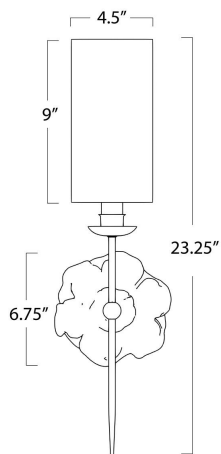

REGINA ANDREW

DETROIT

SPECIFICATION SHEET

Domonique Sconce Single 15-1236

HEIGHT	23.25
WIDTH	6.75
DEPTH	6
SHADE DIMS	4.5 x 4.5 x 9
SHADE COLOR	Heavy Vanilla Linen
BULB QTY	1
BULB TYPE	B Type Candelabra Base (E12)
SOCKET	E12 Candelabra Uno
WATTAGE	40 Watt Max
WIRING TYPE	Hard Wire
BACKPLATE	5 in dia
JUNCTION BOX	15 in from top, 8.25 in from bottom, 3.375 in from side
MATERIAL	Resin
FINISH	Antique Gold
NOTES	N/A
FREIGHT ONLY	No