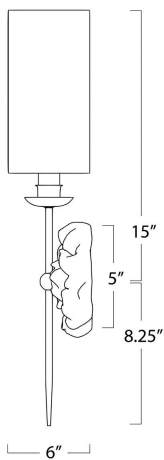

REGINA ANDREW

DETROIT

SPECIFICATION SHEET

Domonique Sconce Single 15-1236

HEIGHT	23.25
WIDTH	6.75
DEPTH	6
SHADE DIMS	4.5 x 4.5 x 9
SHADE COLOR	Heavy Vanilla Linen
BULB QTY	1
BULB TYPE	B Type Candelabra Base (E12)
SOCKET	E12 Candelabra Uno
WATTAGE	40 Watt Max
WIRING TYPE	Hard Wire
BACKPLATE	5 in dia
JUNCTION BOX	15 in from top, 8.25 in from bottom, 3.375 in from side
MATERIAL	Resin
FINISH	Antique Gold
NOTES	N/A
FREIGHT ONLY	No