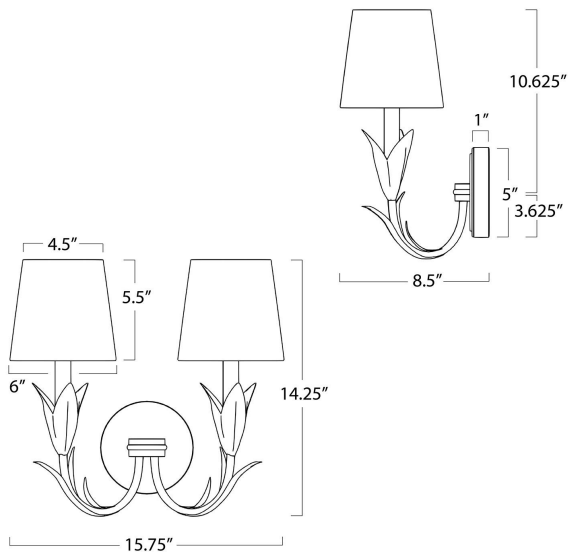

### River Reed Sconce Double (Antique Gold Leaf with Rattan Shade) 15-1219GLD-RAT

<b>HEIGHT</b>	14.25
<b>WIDTH</b>	15.75
<b>DEPTH</b>	8.5
<b>SHADE DIMS</b>	4.5 x 6 x 5.5
<b>SHADE COLOR</b>	Natural
<b>BULB QTY</b>	2
<b>BULB TYPE</b>	B Type Candelabra Base (E12)
<b>SOCKET</b>	E12 Candelabra Uno
<b>WATTAGE</b>	60 Watt Max
<b>WIRING TYPE</b>	Hard Wire
<b>BACKPLATE</b>	5 in dia x 1
<b>JUNCTION BOX</b>	10.625 in from top, 3.625 in from bottom, 7.875 from side
<b>MATERIAL</b>	Steel
<b>FINISH</b>	Antique Gold Leaf
<b>NOTES</b>	N/A
<b>FREIGHT ONLY</b>	No