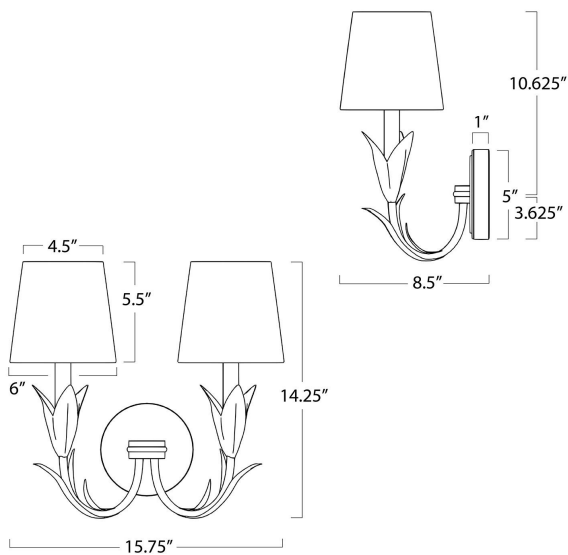

REGINA ANDREW

DETROIT

SPECIFICATION SHEET

River Reed Sconce Double (Antique Gold Leaf with Navy Shade) 15-1219GLD-NAV

HEIGHT	14.25
WIDTH	15.75
DEPTH	8.5
SHADE DIMS	4.5 x 6 x 5.5
SHADE COLOR	Natural Linen
BULB QTY	2
BULB TYPE	B Type Candelabra Base (E12)
SOCKET	E12 Candelabra Uno
WATTAGE	60 Watt Max
WIRING TYPE	Hard Wire
BACKPLATE	5 in dia x 1
JUNCTION BOX	10.625 in from top, 3.625 in from bottom, 7.875 from side
MATERIAL	Steel
FINISH	Antique Gold Leaf
NOTES	N/A
FREIGHT ONLY	No