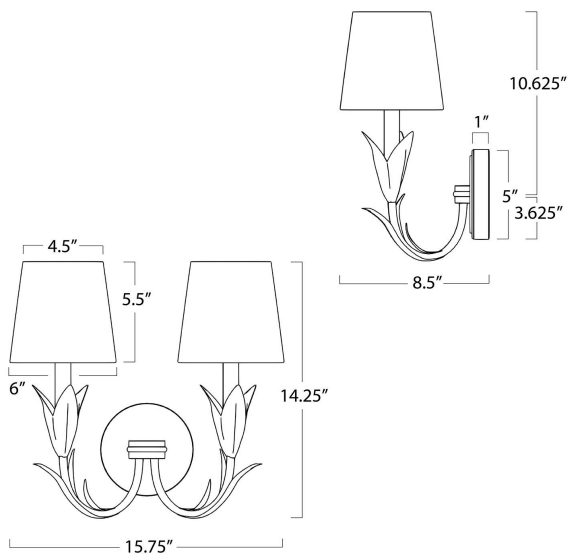

REGINA ANDREW

DETROIT

SPECIFICATION SHEET

River Reed Sconce Double (Antique Gold Leaf with Natural Linen Shade)
15-1219GLD

HEIGHT	14.25
WIDTH	15.75
DEPTH	8.5
SHADE DIMS	4.5 x 6 x 5.5
SHADE COLOR	Natural Linen
BULB QTY	2
BULB TYPE	B Type Candelabra Base (E12)
SOCKET	E12 Candelabra Uno
WATTAGE	60 Watt Max
WIRING TYPE	Hard Wire
BACKPLATE	5 in dia x 1
JUNCTION BOX	10.625 in from top, 3.625 in from bottom, 7.875 from side
MATERIAL	Steel
FINISH	Antique Gold Leaf
NOTES	N/A
FREIGHT ONLY	No