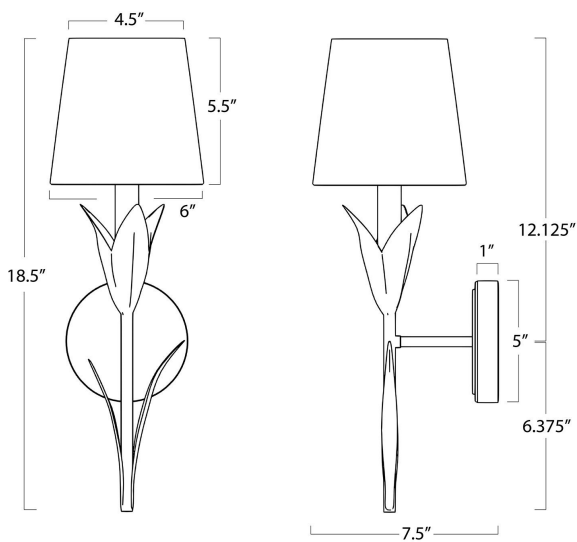

### River Reed Sconce Single (Antique Gold Leaf with Rattan Shade) 15-1218GLD-RAT

<b>HEIGHT</b>	18.5
<b>WIDTH</b>	6
<b>DEPTH</b>	7.5
<b>SHADE DIMS</b>	4.5 x 6 x 5.5
<b>SHADE COLOR</b>	Natural
<b>BULB QTY</b>	1
<b>BULB TYPE</b>	B Type Candelabra Base (E12)
<b>SOCKET</b>	E12 Candelabra Uno
<b>WATTAGE</b>	60 Watt Max
<b>WIRING TYPE</b>	Hard Wire
<b>BACKPLATE</b>	5 in dia x 1
<b>JUNCTION BOX</b>	12.125 in from top, 6.375 in from bottom, 3 from side
<b>MATERIAL</b>	Steel
<b>FINISH</b>	Antique Gold Leaf
<b>NOTES</b>	N/A
<b>FREIGHT ONLY</b>	No